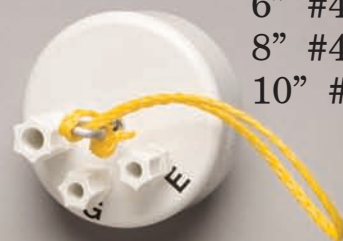

Xitech's Skimming Accessories

8-port product manifold #408

4-port product manifold #404

3-port product manifold #403

Product Tank Manifolds

3-way valve
1/2"-3/4" tubing #535

3-way valve
5/16"-3/4"
tubing #532

3-way valve
1/2"-1/2" tubing
#526

3-way valve
5/16"-1/2"
tubing #530

3-Way Sampling Valves

3/8" filter union #516-1

3/8"-1/4" filter union #518

Filter Unions

Well Caps: 4" #420
6" #422
8" #424
10" #426

2" well cap
#410

2" vacuum cap #409

Well Caps

www.xitechinc.com

toll free 888-867-9483