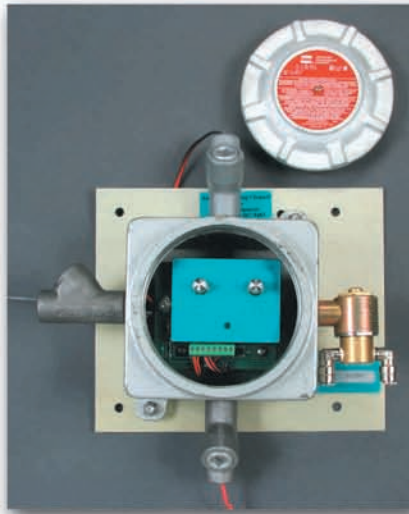

Xitech's Single-Well Controllers

Skimmer Controller Low Cost

The **2500ES Electronic Controller** is suited for controlling up to 2 Skimmers, provides intermittent skimming, has continuous electronic monitoring of the high level tank shutoff sensor, displays total run time of system, and operates on a DC or AC power source. The electronic high level shutoff assembly has a three way product sample valve, double containment fitting for the product line, and includes a high tank shutoff assembly.

Skimmer Status Light Displays:
 RED is tank full
 GREEN is waiting to run
 BLINKING GREEN is running

Elapsed pumping time in hours and minutes

Power: 12 volt DC & 110 AC or 12 volt DC & 220 AC
 Maximum air pressure: 125 PSI
 Size: 8 inches x 6 inches x 4 inches
 outdoor enclosure
 Weight: 6 pounds

Skimmer Controller Explosion Proof

The **2550ES Explosion Proof Controller** has similar features to the 2500ES and can be installed in all hazardous areas. The **2550ES** uses only UL approved devices and is rated to be operated in all Class I, Division 1 areas. This controller can operate up to 2 skimmers, has continuous electronic monitoring of the high level tank shutoff switch, and provides intermittent pumping control for the ADJ Skimmers. The 2550ES can be operated with AC or DC power.

Model 3000ES Controller

Programmable intermittent control: 24 start times with up to 99 minutes of run time
 30 Days delay for one interval
 Visual indicator displays tank full condition
 Battery backed program memory
 Power: 12 volt DC & 110 AC or 12 volt DC & 220 AC
 Maximum air pressure: 125 PSI
 Outdoor enclosure
 Size: 8 inches x 6 inches x 4 inches
 Weight: 6 pounds