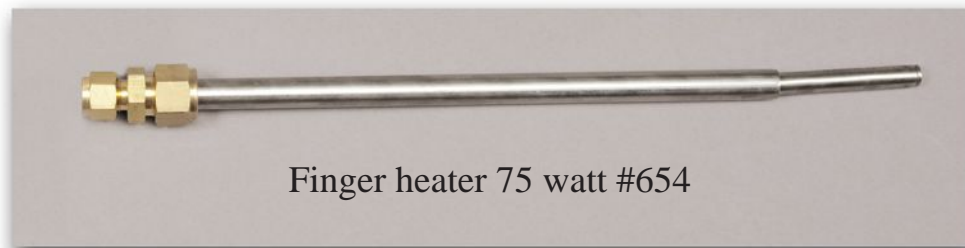

Xitech's Skimming Accessories

Tank shut off #400-2

Class I Tank Shut Off

Air filter
regulator #440

Air Filter Regulator

Nitrogen Tank Regulator
#430

Nitrogen Tank Regulator

2" ADJ200-215
skimmer filter #601

4" ADJ1000
skimmer filter
#602

4" ADJ1005-1015
skimmer filter #604

Skimmer Filters

Oil/Water filter
#442

Oil/Water Filter

Finger heater 75 watt #654

Finger Heater