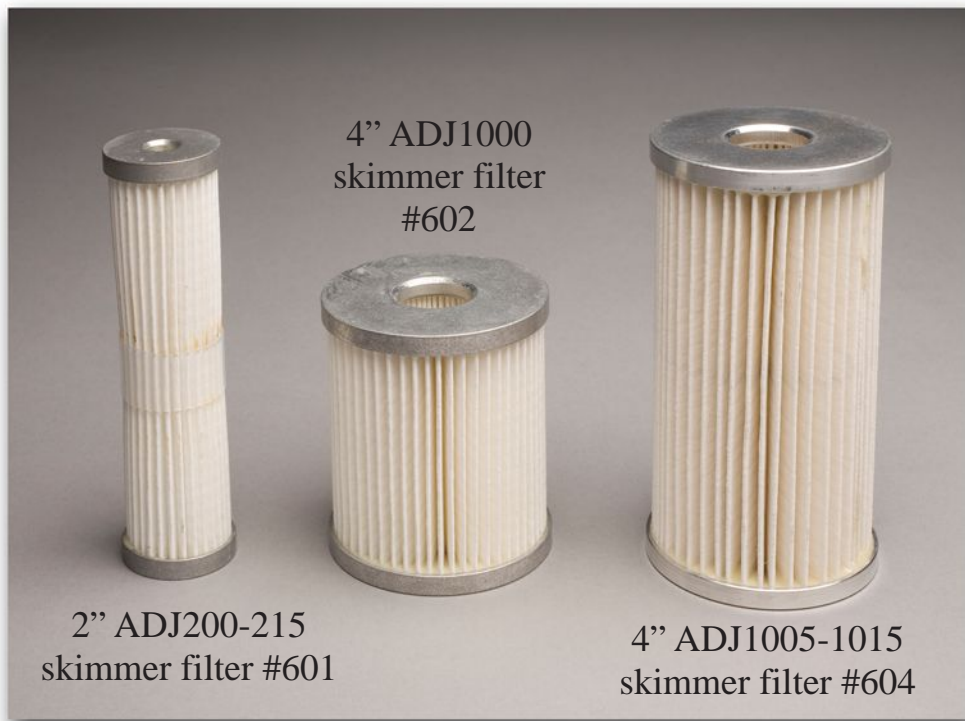

Xitech's Skimming Accessories

Tank shut off #400-2

Class I Tank Shut Off

Air filter
regulator #440

Air Filter Regulator

Nitrogen Tank Regulator
#430

Nitrogen Tank Regulator

2" ADJ200-215
skimmer filter #601

4" ADJ1000
skimmer filter
#602

4" ADJ1005-1015
skimmer filter #604

Skimmer Filters

Oil/Water filter
#442

Oil/Water Filter

Finger heater 75 watt #654

Finger Heater